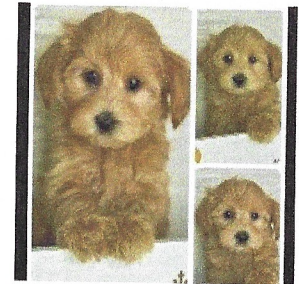

ALAA CERTIFICATE OF DOG REGISTRATION

Dog Name
Registration Number
Owner Membership Number
Owner Name

Suncrest's Tiny Treasure
ALAA-139860
ALAA-005073-0517
Lori Drew
13022 SW Raptor PL
Portland, OR 97223 USA

Breeding Kennel
Breeder Name

Suncrest Australian Labradoodles
Lori Drew

Sire: Suncrest's Tiny Tot, aka "Tike"
ALAA-120632
red
M Australian Labradoodle

G Sire: Loveable Labradoodles Filbert
ALAA-090070
apricot
M Australian Labradoodle

GG Sire: Loveable Labradoodles Harrison
ALAA-079579
red
Australian Labradoodle

GG Dam: Loveable Labradoodles Lorna
ALAA-068779
red
M Australian Labradoodle

GG Sire: Loveable Labradoodles Red Hot
Royce
ALAA-058078
red
Australian Labradoodle